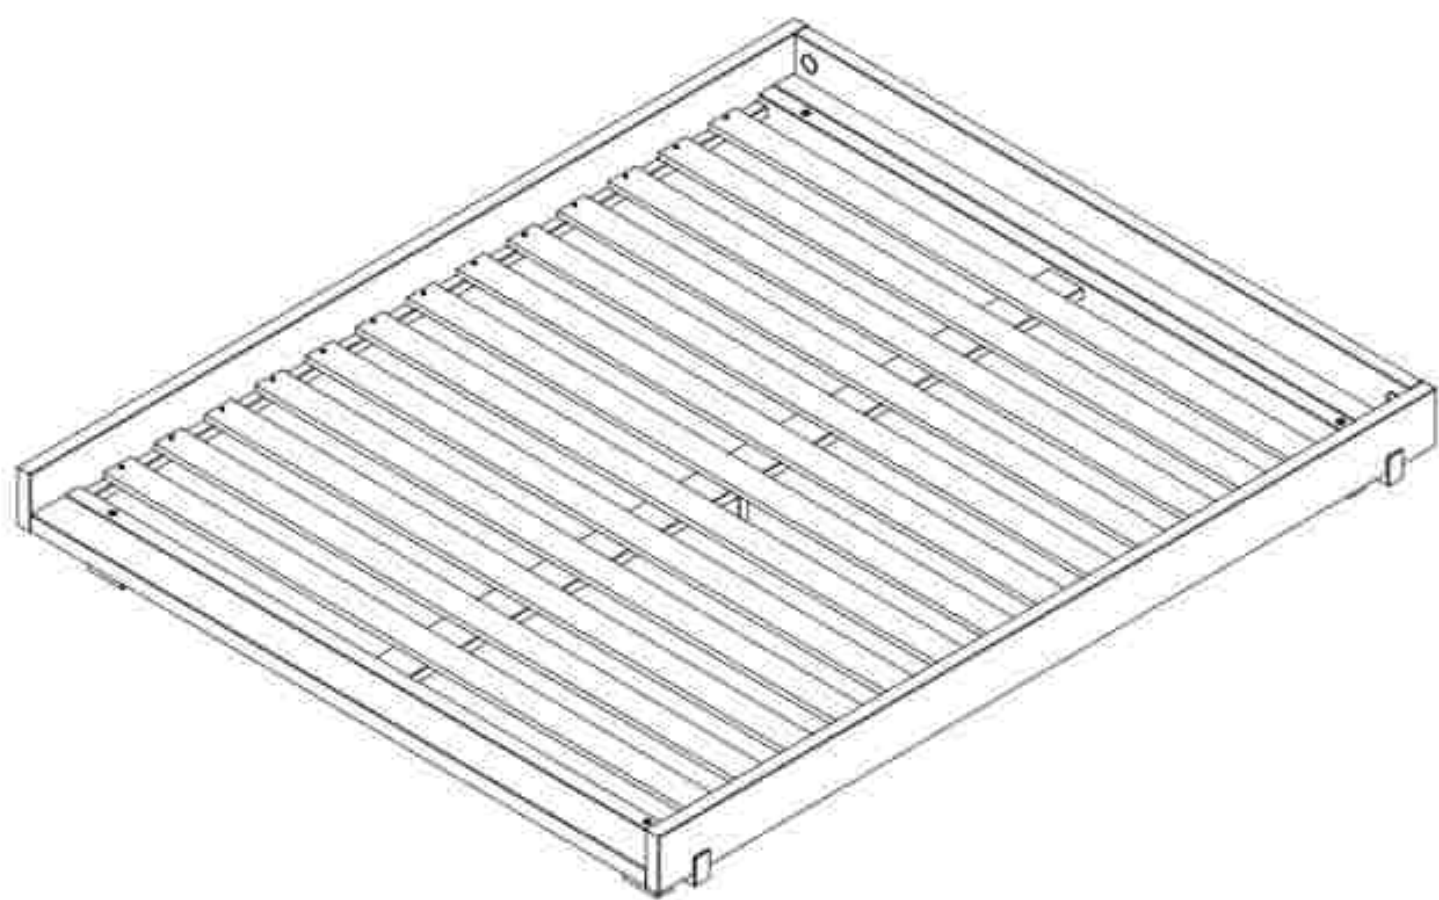

Ø35 x
15mm

4mm

F x 4

Ø 3 x
100mm

3 x 1

4mm

karup

DESIGN